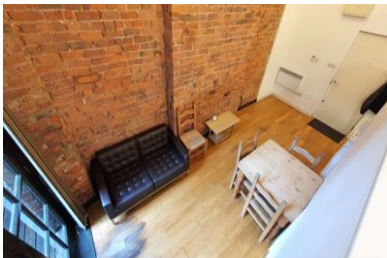

- Large Bathroom Suite with Shower
- Fully Furnished
- Fully Fitted Kitchen
- Balcony
- Would suit Professionals and Students
- Minutes from the Heart of the City Centre
- Close to Piccadilly & Oxford Rd Stations
- Ideal Location
- Parking available at an extra cost per month

**\*\*AVAILABLE 21ST JANUARY\*\*** - VIDEO TOUR ATTACHED - Manlets are pleased to present, this individual and spacious 1 Bedroom apartment with living space over 4 levels and a balcony in the much sought after Arthouse Building on George St. Ideal central location